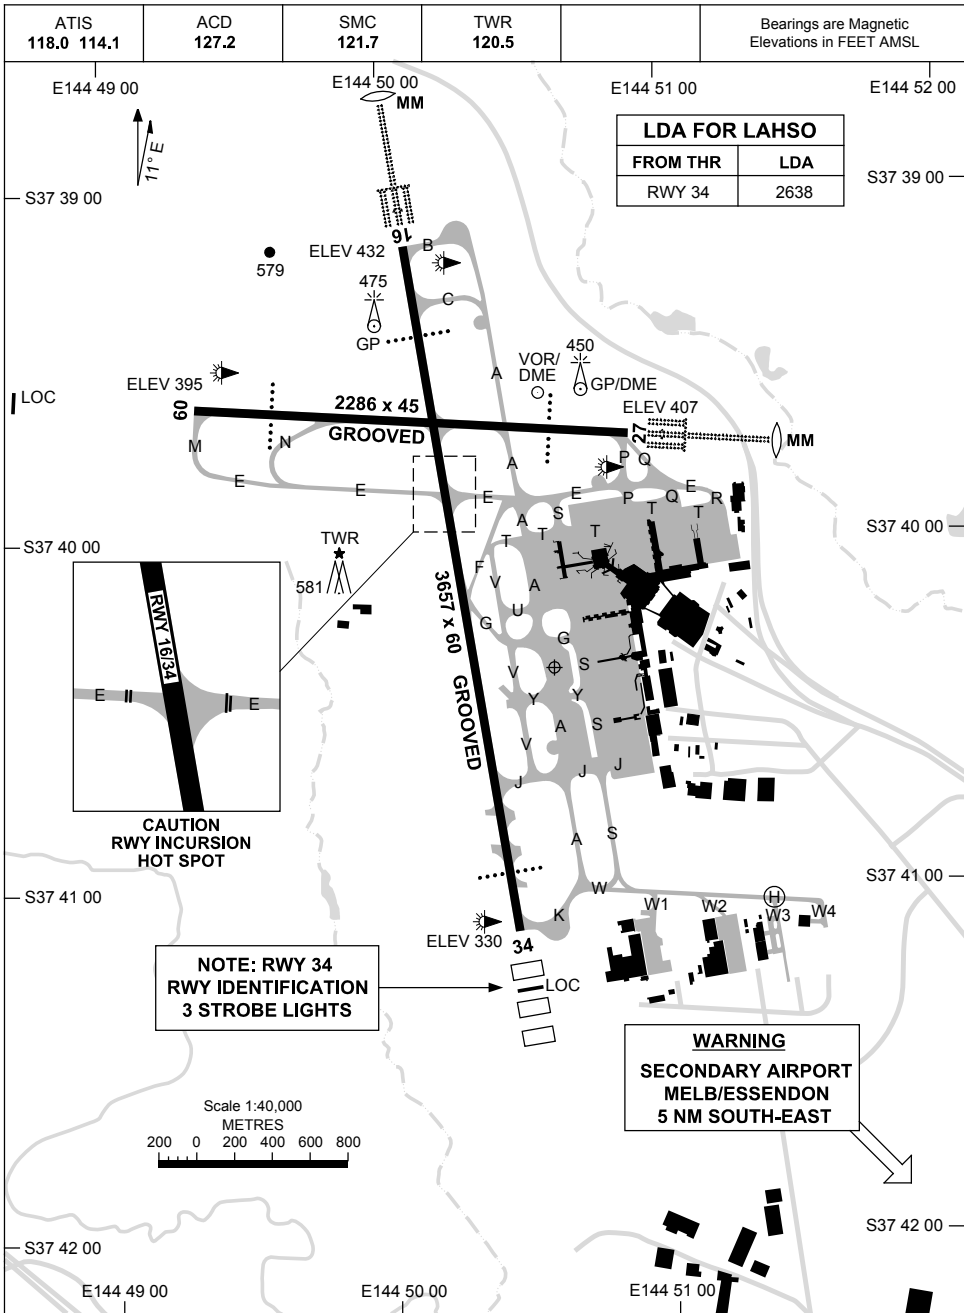

9 NOV 2017

AD ELEV 434
S37 40 24 E144 50 36

AERODROME CHART - Page 1
MELBOURNE, VIC (YMML)

Changes: TWY V & Y, RWY 27 HIAL, Editorial.

MMLAD01-153